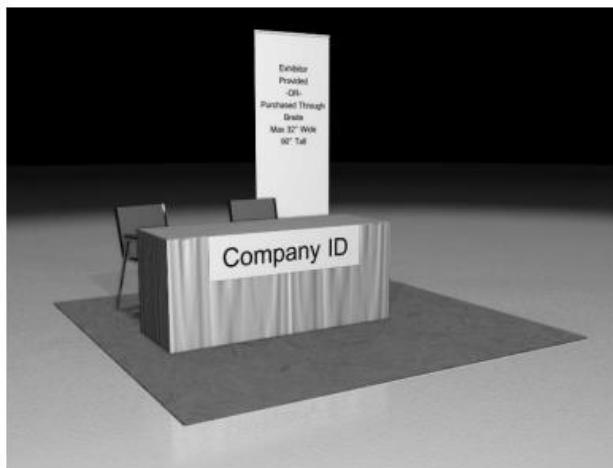

Tabletop Space Information

Each Tapa Tower tabletop space at TechNet Indo-Pacific 2022 will come with the following:

- Company Identification Sign (7"x44")
- One (1) 6' Draped Table
- Two (2) Side Chairs
- One (1) Electrical outlet
- One (1) Full Conference Pass
- Two (2) Exhibit Hall Only Passes
- Basic Online Listing (Within [Interactive Exhibitor List](#) & Event Mobile App)
 - *Take advantage of this opportunity to increase your online presence and gain more exposure to attendees. Login to your [Exhibitor Portal](#) to update your listing. For password assistance, contact Brittany.Spargo@spargoinc.com.*

Example of acceptable display:

Example of unacceptable display:

Exhibitors are limited to one (1) banner to be placed directly behind their tabletop ONLY. Maximum dimensions are 32" wide and 90" tall.

Please note: This area will have tile flooring. Carpet is NOT mandatory.