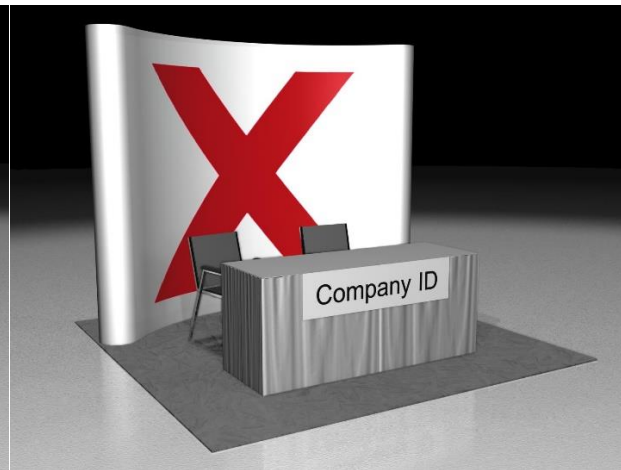

## ITEMS INCLUDED WITH TABLETOP SPACE PURCHASE

### Tabletop Booth Space

- One (1) 6' draped table (Blue)
- Existing carpet
- Two (2) Side Chairs
- One (1) Electrical outlet – **Satellite Tabletops in Tapa Tower Only**
- One (1) Full Conference registrations per tabletop
- Three (3) Exhibit Booth Personnel badges per tabletop
- One (1) 7" x 44" ID Sign (Company name and booth number)

#### Example of acceptable display:

#### Example of **unacceptable** display:

**Please note: Exhibitors are limited to one (1) banner to be placed directly behind their tabletop ONLY. Maximum dimensions are 32" wide and 90" tall.**

All exhibit space includes: