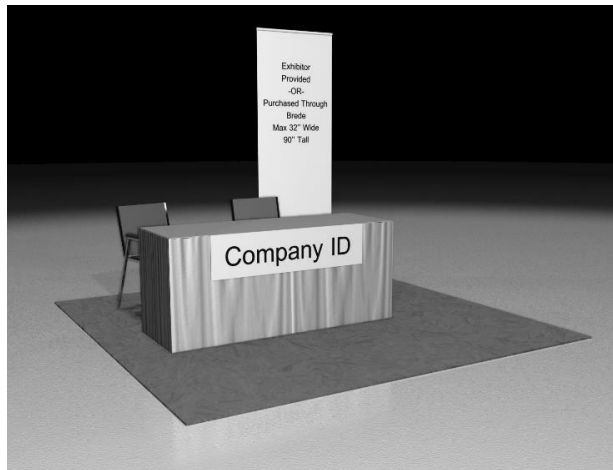

## ITEMS INCLUDED WITH TABLETOP SPACE PURCHASE

### Tabletop Booth Space

- One (1) 6' draped table (Blue)
- Existing carpet
- Two (2) Side Chairs
- One (1) Electrical outlet – **Satellite Tabletops in Tapa Tower Only**
- One (1) Full Conference registrations per tabletop
- Three (3) Exhibit Booth Personnel badges per tabletop
- One (1) 7" x 44" ID Sign (Company name and booth number)

#### Example of acceptable display:

#### Example of **unacceptable** display:

**Please note: Exhibitors are limited to one (1) banner to be placed directly behind their tabletop ONLY. Maximum dimensions are 32" wide and 90" tall.**

All exhibit space includes: