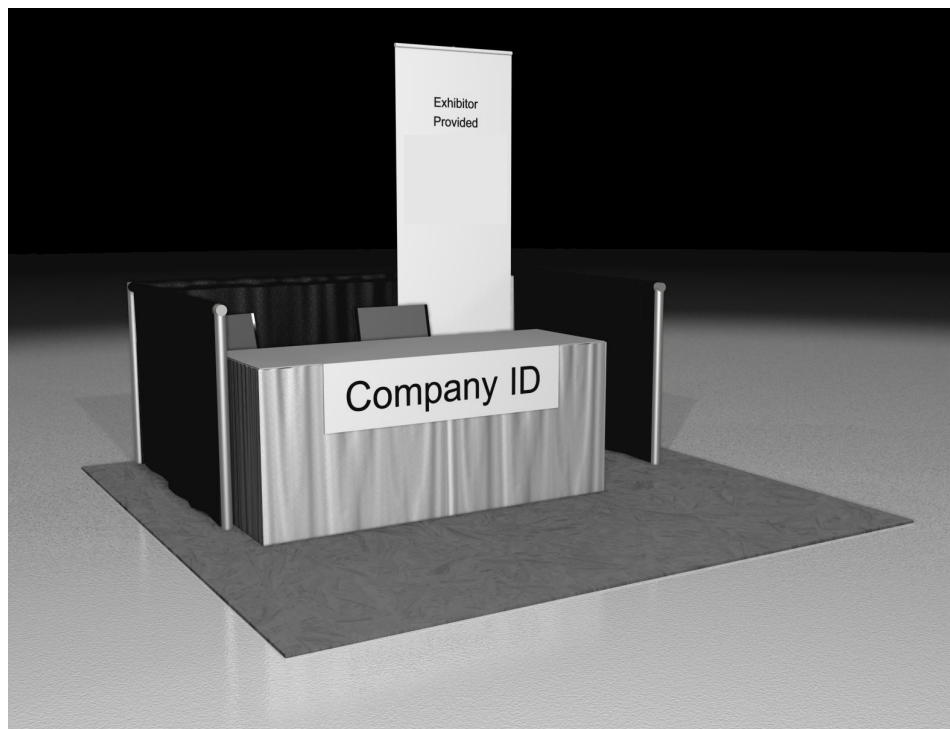

BOOTH PACKAGE INFORMATION

Each Table Top at MILCOM 2019 will come with the following:

- (1) 6' x 30" Draped Table
 - Drape Color: Blue**
- (2) Side Chairs
- (1) Waste Basket
- (1) Company Identification Sign
- The exhibit area is carpeted
 - *Due to space limitations, no additional furnishings may be ordered.**
- (2) Full Conference Passes
- Basic Online Listing (Within [Interactive Exhibitor List](#) & Event Mobile App)

Please note: Table Top Display Space (this is not floor space.) Floor space for one pull up banner is available.