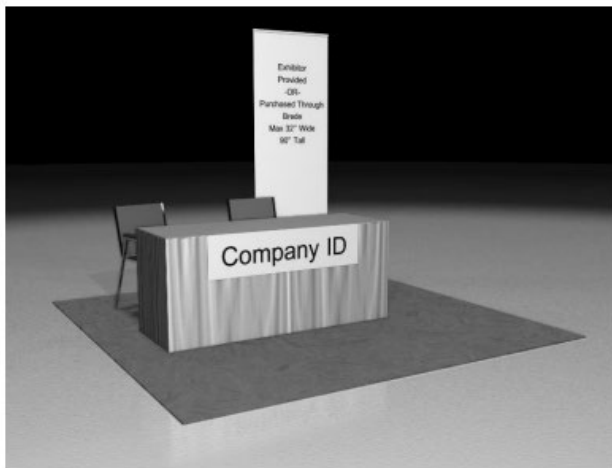

TABLETOP DISPLAY INCLUSIONS

Each tabletop will come with the following:

- Company Identification Sign (7"x44")
- One (1) 6' Draped Table (Blue)
- One (1) Wastebasket
- Two (2) Side Chairs
- Electrical Outlet

Example of acceptable display:

Example of unacceptable display:

Exhibitors are limited to one (1) banner to be placed directly behind their tabletop ONLY. Maximum dimensions are 32" wide and 90" tall.