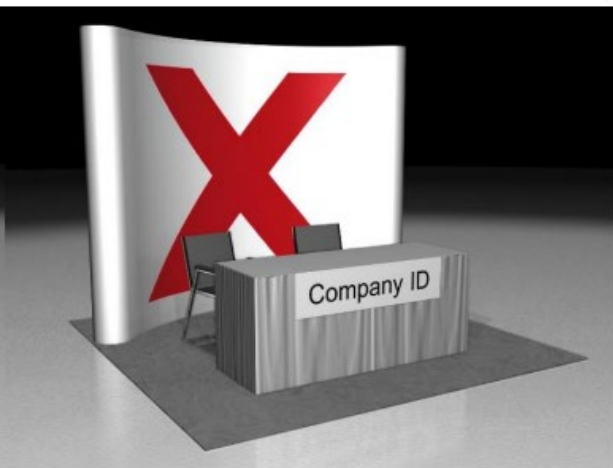

TABLETOP DISPLAY INCLUSIONS

Each tabletop will come with the following:

- Company Identification Sign (7"x44")
- One (1) 6' Draped Table (Blue)
- One (1) Wastebasket
- Two (2) Side Chairs
- Electrical Outlet

Example of acceptable display:

Example of unacceptable display:

Exhibitors are limited to one (1) banner to be placed directly behind their tabletop ONLY. Maximum dimensions are 32" wide and 90" tall.