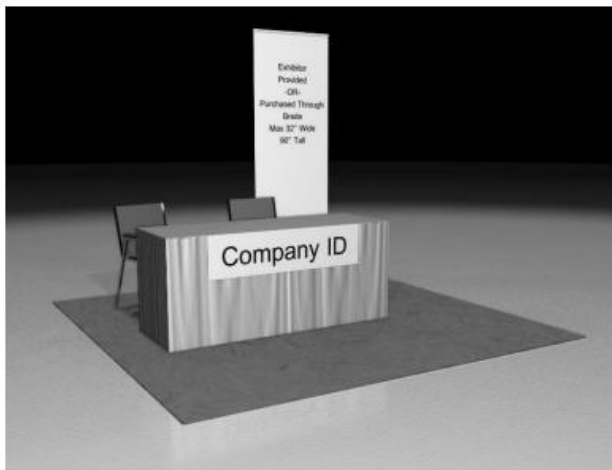

TABLETOP DISPLAY INCLUSIONS

Each tabletop will come with the following:

- Company Identification Sign (7"x44")
- One (1) 6' Draped Table (Blue)
- One (1) Wastebasket
- Two (2) Side Chairs
- One (1) Full Conference Pass
- Two (2) Exhibit Hall Only Passes
- Basic Online Listing (Within [Interactive Exhibitor List](#) & Event Mobile App)

Example of acceptable display:

Example of unacceptable display:

Notice: Alternate/additional furniture is not permitted. Exhibits confined to top of the table. Option to bring 1-Meter Panel Pop-up.