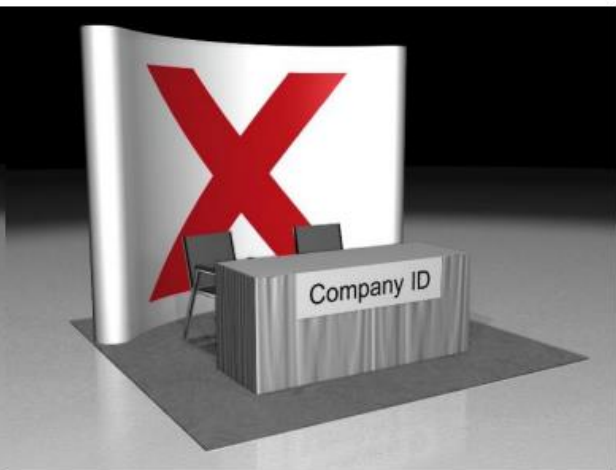

TABLETOP DISPLAY INCLUSIONS

Each tabletop will come with the following:

- Company Identification Sign (7"x44")
- One (1) 6' Draped Table (Blue)
- One (1) Wastebasket
- Two (2) Side Chairs
- One (1) Full Conference Pass
- Two (2) Exhibit Hall Only Passes
- Basic Online Listing (Within [Interactive Exhibitor List](#) & Event Mobile App)

Example of acceptable display:

Example of unacceptable display:

Notice: Alternate/additional furniture is not permitted. Exhibits confined to top of the table. Option to bring 1-Meter Panel Pop-up.