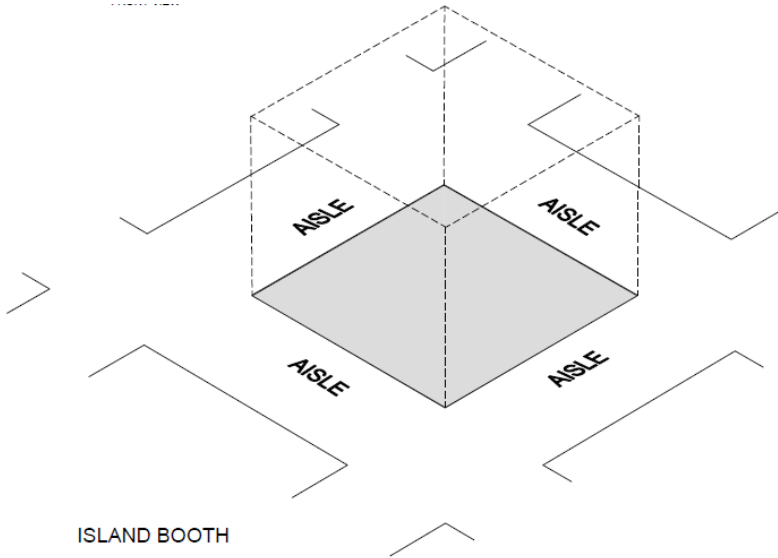

### **CORNER EXHIBITS NO HANGING SIGNS PERMITTED!**

A Corner Booth is a Linear Booth (“In-Line”) exposed to aisles on two sides. All other guidelines for Linear Booths apply.

#### **Height limit is 66” from the top of the table. (Table is 30” high)**

Table Top Display Space (**this is not floor space**). Your display must not exceed 66” from the top of the table to the top of your display. Floor space for one narrow pull up banners is available in front of or behind your table. There is a height limit of 8’ for pull up banners.

Please refer to the diagrams immediately following for a pictorial description of the blocking rules and height restrictions.

10' X 10' LINEAR BOOTH

PLAN VIEW

LEFT SIDE VIEW

ISLAND BOOTH

PLAN VIEW

PENINSULA BOOTH

TABLETOP DISPLAY