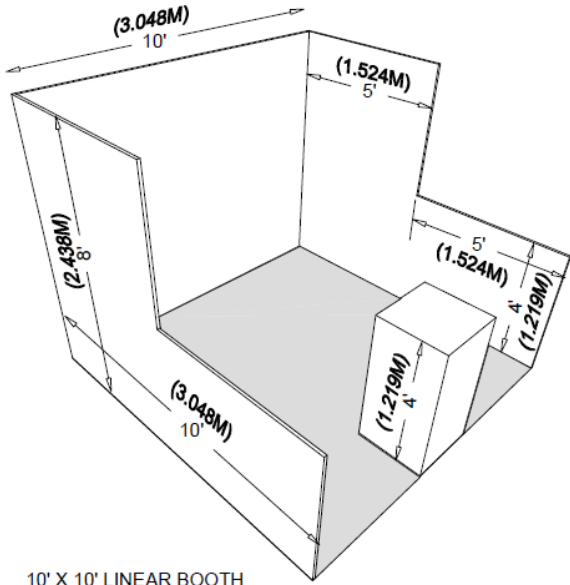

### **ISLAND EXHIBITS (20’X20’ OR LARGER)**

#### **Height limit INCLUDING signage is 20’. (Top of sign at 20’)**

An Island Booth is any size booth exposed to aisles on all four sides.

Dimensions: An Island Booth is typically 20’x20’ or larger, although it may be configured differently.

Use of Space: The entire cubic content of the space may be used up to the maximum allowable height.

Please refer to the diagrams immediately following for a pictorial description of the blocking rules and height restrictions.

10' X 10' LINEAR BOOTH

PLAN VIEW

LEFT SIDE VIEW

ISLAND BOOTH

PLAN VIEW

PENINSULA BOOTH