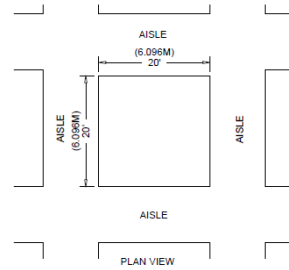

### **ISLAND EXHIBITS (20’X20’ OR LARGER)**

#### **Height limit INCLUDING signage is 20’. (Top of sign at 20’)**

An Island Booth is any size booth exposed to aisles on all four sides.

Dimensions: An Island Booth is typically 20’x20’ or larger, although it may be configured differently.

#### **Height limit is 66” from the top of the table. (Table is 30” high)**

Table Top Display Space (**this is not floor space**). Your display must not exceed 66” from the top of the table to the top of your display. Floor space for one narrow pull up banners is available in front of or behind your table. There is a height limit of 8’ for pull up banners.

Please refer to the diagrams immediately following for a pictorial description of the blocking rules and height restrictions.

10' X 10' LINEAR BOOTH

PLAN VIEW

LEFT SIDE VIEW

ISLAND BOOTH

PLAN VIEW

PENINSULA BOOTH