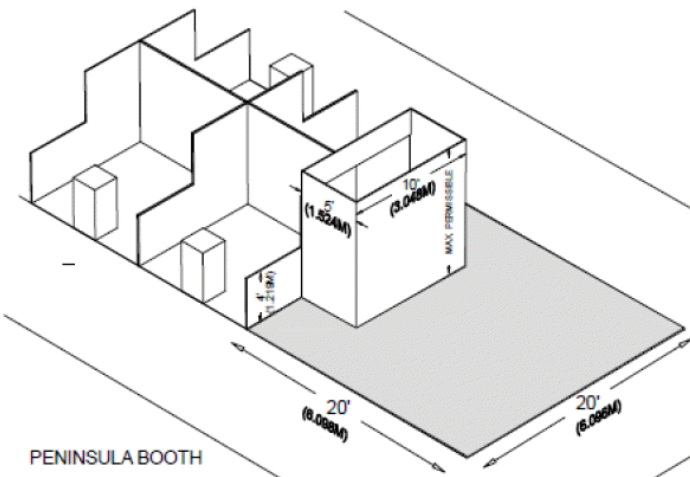

### **CORNER EXHIBITS NO HANGING SIGNS PERMITTED!**

A Corner Booth is a Linear Booth (“In-Line”) exposed to aisles on two sides. All other guidelines for Linear Booths apply.

#### **Height limit is 66” from the top of the table. (Table is 30” high)**

Table Top Display Space (**this is not floor space**). Your display must not exceed 66” from the top of the table to the top of your display. Floor space for one narrow pull up banners is available in front of or behind your table. There is a height limit of 8’ for pull up banners.

Please refer to the diagrams immediately following for a pictorial description of the blocking rules and height restrictions.

10' X 10' LINEAR BOOTH

PLAN VIEW

LEFT SIDE VIEW

ISLAND BOOTH

PLAN VIEW

PENINSULA BOOTH

TABLETOP DISPLAY