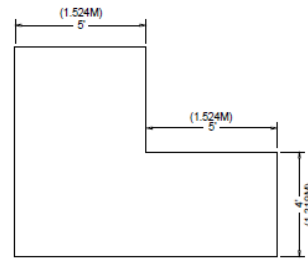

#### **Height limit INCLUDING signage is 20’. (Top of sign at 20’)**

An Island Booth is any size booth exposed to aisles on all four sides.

Dimensions: An Island Booth is typically 20’x20’ or larger, although it may be configured differently.

### **TABLETOP EXHIBITS**

#### **Height limit is 66” from the top of the table. (Table is 30” high)**

Table Top Display Space (**this is not floor space**). Your display must not exceed 66” from the top of the table to the top of your display. Floor space for one narrow pull up banners is available in front of or behind your table. There is a height limit of 8’ for pull up banners.

Please refer to the diagrams immediately following for a pictorial description of the blocking rules and height restrictions.

10' X 10' LINEAR BOOTH

PLAN VIEW

LEFT SIDE VIEW

ISLAND BOOTH

PLAN VIEW

PENINSULA BOOTH