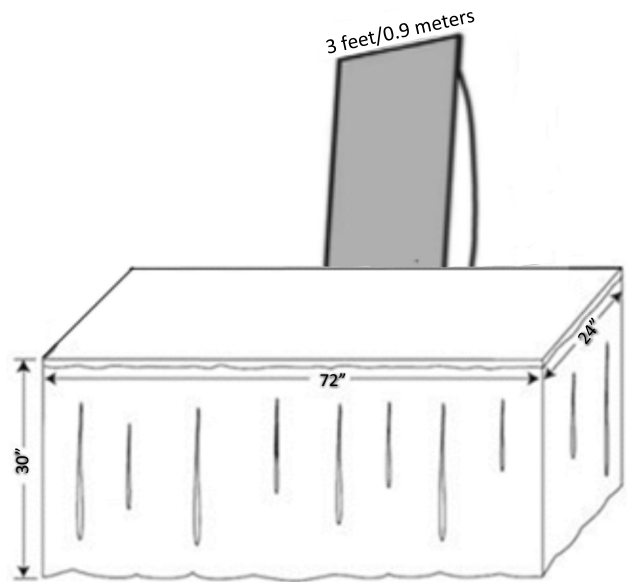

#### **Height limit is 66” from the top of the table. (Table is 30” high)**

Table Top Display Space (**this is not floor space**). Your display must not exceed 66” from the top of the table to the top of your display. Floor space for one narrow pull up banners is available in front of or behind your table. There is a height limit of 8’ for pull up banners.

Please refer to the diagrams immediately following for a pictorial description of the blocking rules and height restrictions.

10' X 10' LINEAR BOOTH

PLAN VIEW

LEFT SIDE VIEW

ISLAND BOOTH

PLAN VIEW

PENINSULA BOOTH

TABLETOP DISPLAY