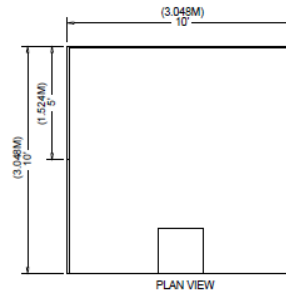

#### **Height limit INCLUDING signage is 20’. (Top of sign at 20’)**

An Island Booth is any size booth exposed to aisles on all four sides.

Dimensions: An Island Booth is typically 20’x20’ or larger, although it may be configured differently.

### **TABLETOP EXHIBITS**

#### **Height limit is 66” from the top of the table. (Table is 30” high)**

Table Top Display Space (**this is not floor space**). Your display must not exceed 66” from the top of the table to the top of your display. Floor space for one narrow pull up banners is available in front of or behind your table. There is a height limit of 8’ for pull up banners.

Please refer to the diagrams immediately following for a pictorial description of the blocking rules and height restrictions.

10' X 10' LINEAR BOOTH

PLAN VIEW

LEFT SIDE VIEW

ISLAND BOOTH

PLAN VIEW

PENINSULA BOOTH