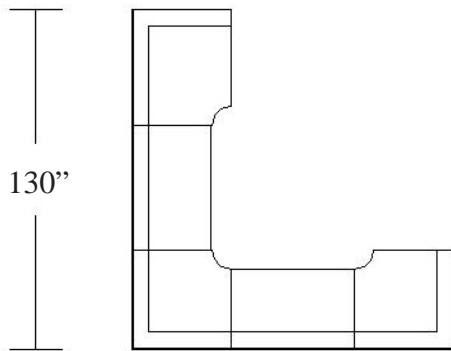

H-2 Sectional Corner
 40"L x 40"D x 29"H

WHITE
 H-3 Sectional Loveseat
 50"L x 38"D x 29"H

H-4 Sectional Corner
 40"L x 40"D x 29"H

MONTE CARLO...WHITE/BLACK LEATHER

H-1

H-2

H-3

H-4

130"

130"

130"

100"

G-1 Sofa - Red
78"L x 41"D x 30"H

G-2 Chair - Red
40"L x 36"D x 30"H

G-3 Bench - Red
61"L x 21"D x 17"H

I-10 Da Vinci
Folding Sofa - White
74"L x 35"D x 36"H
Flat (74"L x 48"D x 18"H)