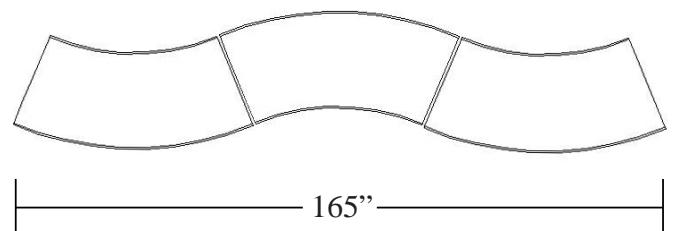

WHITE

I-1 Curved Sofa
71"L x 34"D x 30"H

I-2 Curved Bench
71"L x 34"D x 17"H

I-3 Round Ottoman
40"L x 40"D x 17"H

BLACK

I-4 Curved Sofa
71"L x 34"D x 30"H

I-5 Curved Bench
71"L x 34"D x 17"H

I-6 Round Ottoman
40"L x 40"D x 17"H

CONTEMPO...WHITE/BLACK LEATHER

I-1

I-2

I-3

I-4

I-5

I-6

BLACK
 H-1 Sectional Loveseat
 50"L x 38"D x 29"H

H-2 Sectional Corner
 40"L x 40"D x 29"H

WHITE
 H-3 Sectional Loveseat
 50"L x 38"D x 29"H

H-4 Sectional Corner
 40"L x 40"D x 29"H

MONTE CARLO...WHITE/BLACK LEATHER

H-1

H-2

H-3

H-4