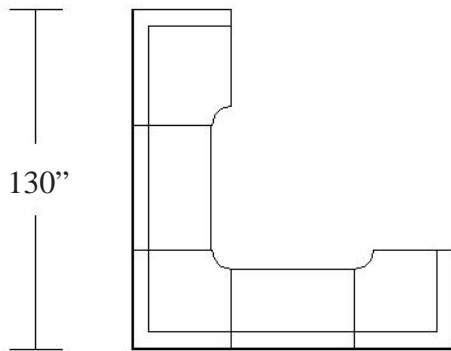

H-2 Sectional Corner
 40"L x 40"D x 29"H

WHITE
 H-3 Sectional Loveseat
 50"L x 38"D x 29"H

H-4 Sectional Corner
 40"L x 40"D x 29"H

MONTE CARLO...WHITE/BLACK LEATHER

H-1

H-2

H-3

H-4

130"

130"

130"

100"

G-1 Sofa - Red
78"Lx41"Dx30"H

G-2 Chair - Red
40"Lx36"Dx30"H

G-3 Bench - Red
61"Lx21"Dx17"H

I-10 Da Vinci
Folding Sofa - White
74"L x 35"D x 36"H
Flat (74"L x 48"D x 18"H)