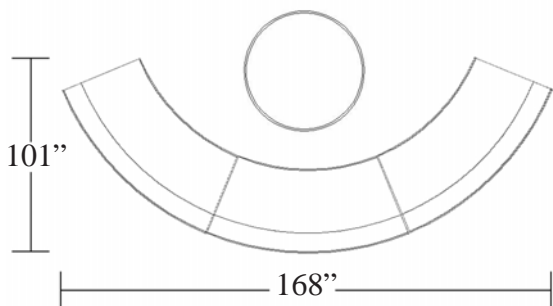

WHITE

I-1 Curved Sofa
71"L x 34"D x 30"H

I-2 Curved Bench
71"L x 34"D x 17"H

I-3 Round Ottoman
40"L x 40"D x 17"H

BLACK

I-4 Curved Sofa
71"L x 34"D x 30"H

I-5 Curved Bench
71"L x 34"D x 17"H

I-6 Round Ottoman
40"L x 40"D x 17"H

CONTEMPO...WHITE/BLACK LEATHER

I-1

I-2

I-3

I-4

I-5

I-6

BLACK
 H-1 Sectional Loveseat
 50"L x 38"D x 29"H

H-2 Sectional Corner
 40"L x 40"D x 29"H

WHITE
 H-3 Sectional Loveseat
 50"L x 38"D x 29"H

H-4 Sectional Corner
 40"L x 40"D x 29"H

MONTE CARLO...WHITE/BLACK LEATHER

H-1

H-2

H-3

H-4